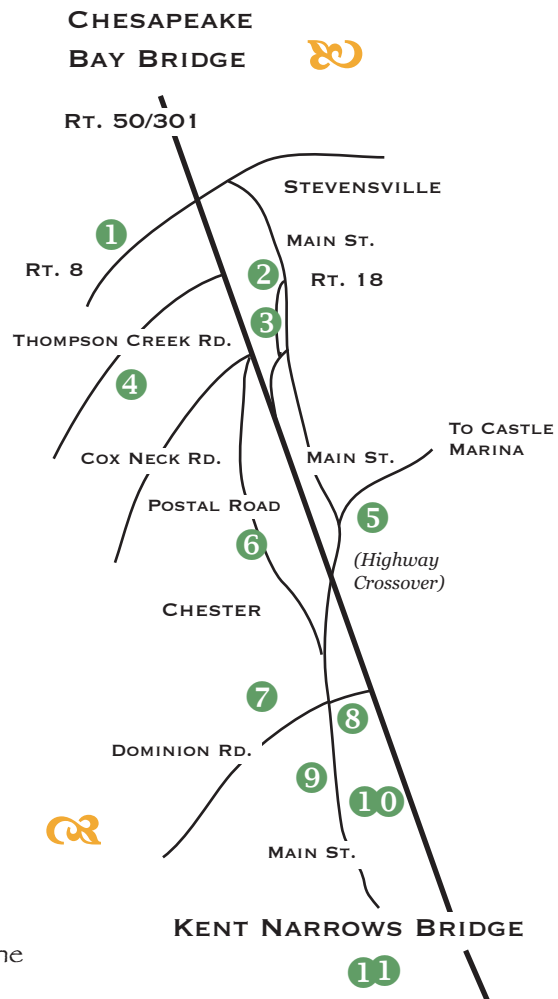

4 Our Daily Thread Thrift Store

425 Thompson Creek Rd., Stevensville MD 21666
Benefits Haven Ministries, Inc.

5 bellies, babies and beyond

8A Chester Plaza, Chester MD 21619

6 Second Hand Rose

1608 Postal Road, Chester MD 21619

7 Splendid Boutique

100 Helfenbein Lane, Chester MD 21619

8 Shore Pawn

1801 Main Street, Chester MD 21619

9 Today's Yesterdays *

1810 Main Street, Chester MD 21619

10 Estate Treasures *

17 Kent Towne Market, Chester MD 21619
Benefits Hospice of Queen Anne's County Inc.

11 Coastal Cottage

110 Channel Marker Way, Grasonville MD 21638

ENJOY THE HUNT! FIND NEW AND GENTLY USED CLOTHING, HOUSEWARES, CHILDREN'S ITEMS, FURNISHINGS, JEWELRY, HANDBAGS, SHOES, ACCESSORIES, BOOKS AND COLLECTIBLES ON THE RT. 50/301 CORRIDOR BETWEEN THE BAY BRIDGE AND KENT NARROWS. MAKE IT A CIRCLE ROUTE AND STOP AT ONE OF THE MANY FINE EATERIES ALONG THE WAY.

WELCOME TO KENT ISLAND!

Continue South to Easton or North to Centreville and Chestertown

* Check out the Facebook pages for all of the above, except for these on websites:

- Today's Yesterdays at todaysyesterdays.net
- Estate Treasures goes through the Facebook address for [Hospice of Queen Anne's](http://HospiceofQueenAnne's)